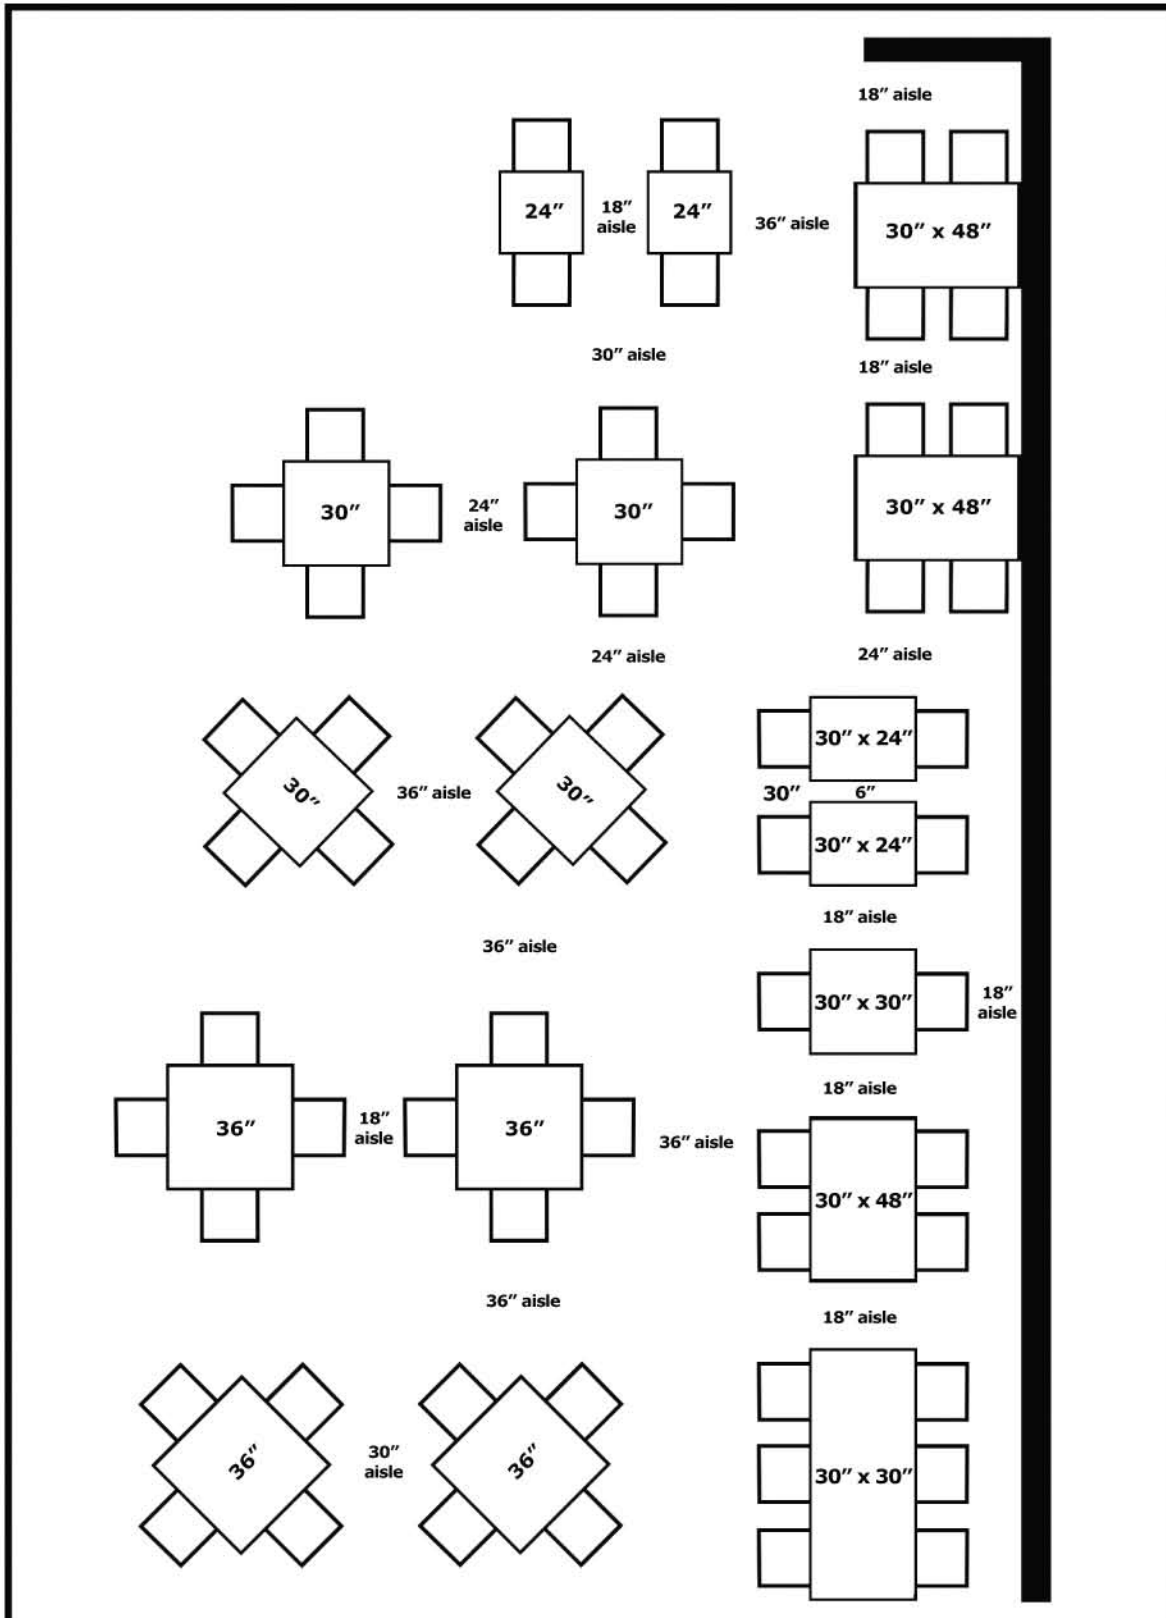

Table & Chair Layout Guide