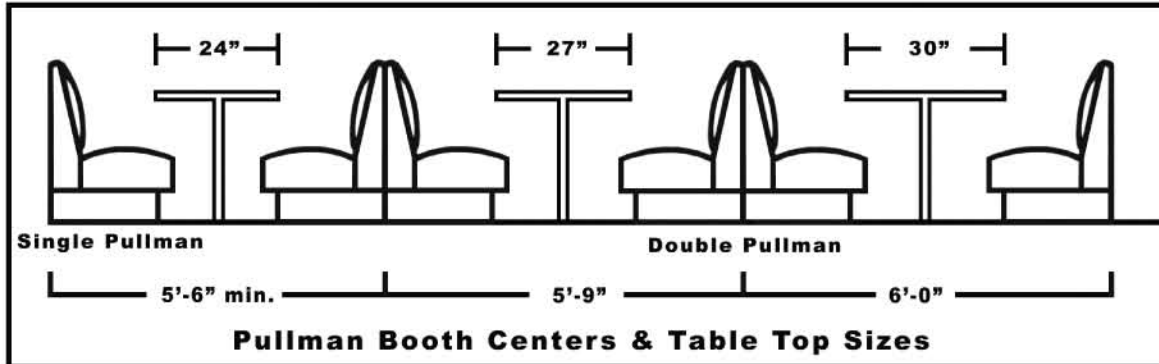

#### Length:

24 or 30"

42"

48"

54"

60"

#### Seating Capacity:

2

4

4

4 - 6

6

SADDLE RANCH