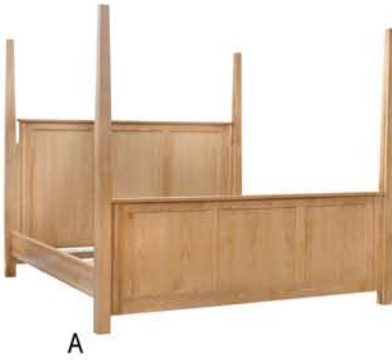

Mission Bedroom

A